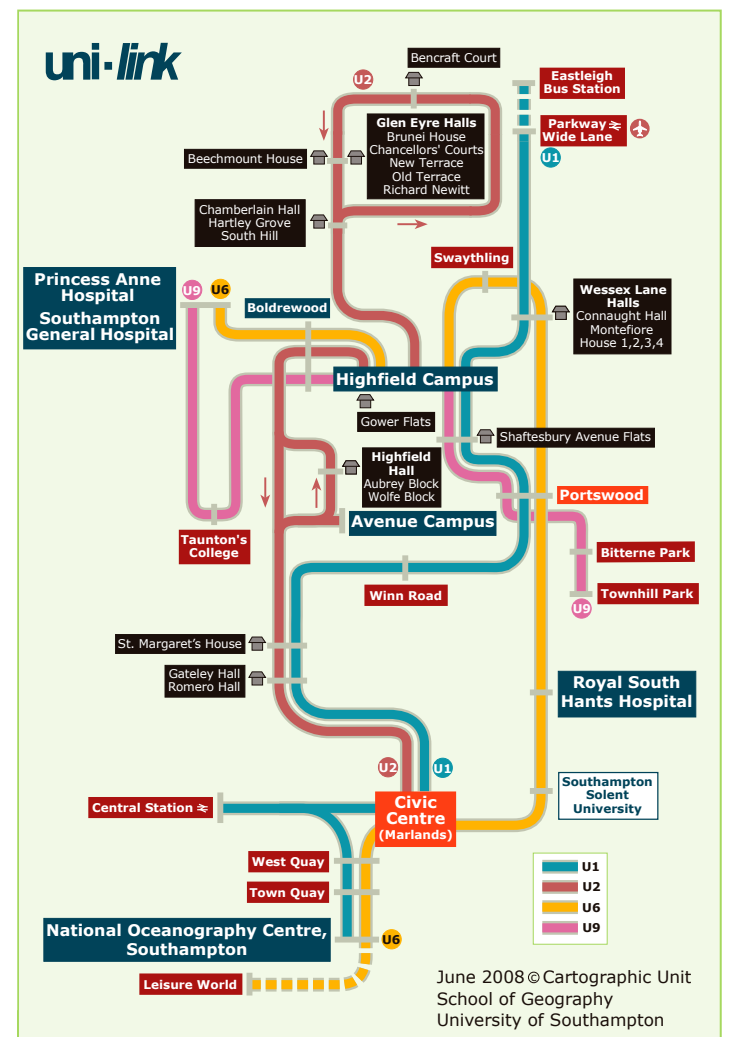

**Southampton Campuses Route Map**

**Winchester Campus Route Map**

**Uni-link Bus Route Map**

**Key**

**University of Southampton Campus Maps**

- MAP 1** Winchester Campus, Winchester
- MAP 2** Waterfront Campus, National Oceanography Centre, Southampton
- MAP 3** Avenue Campus, Southampton
- MAP 4** Southampton General Hospital
- MAP 5a** Highfield Campus, Southampton (3D map)
- MAP 5b** Highfield Campus, Southampton (parking, disability routes and access)
- MAP 6** Gateley Hall, Romero Hall, St. Margaret's House
- MAP 7** Glen Eyre Halls
- MAP 8** Wessex Lane Halls
- MAP 9** Boldrewood Campus